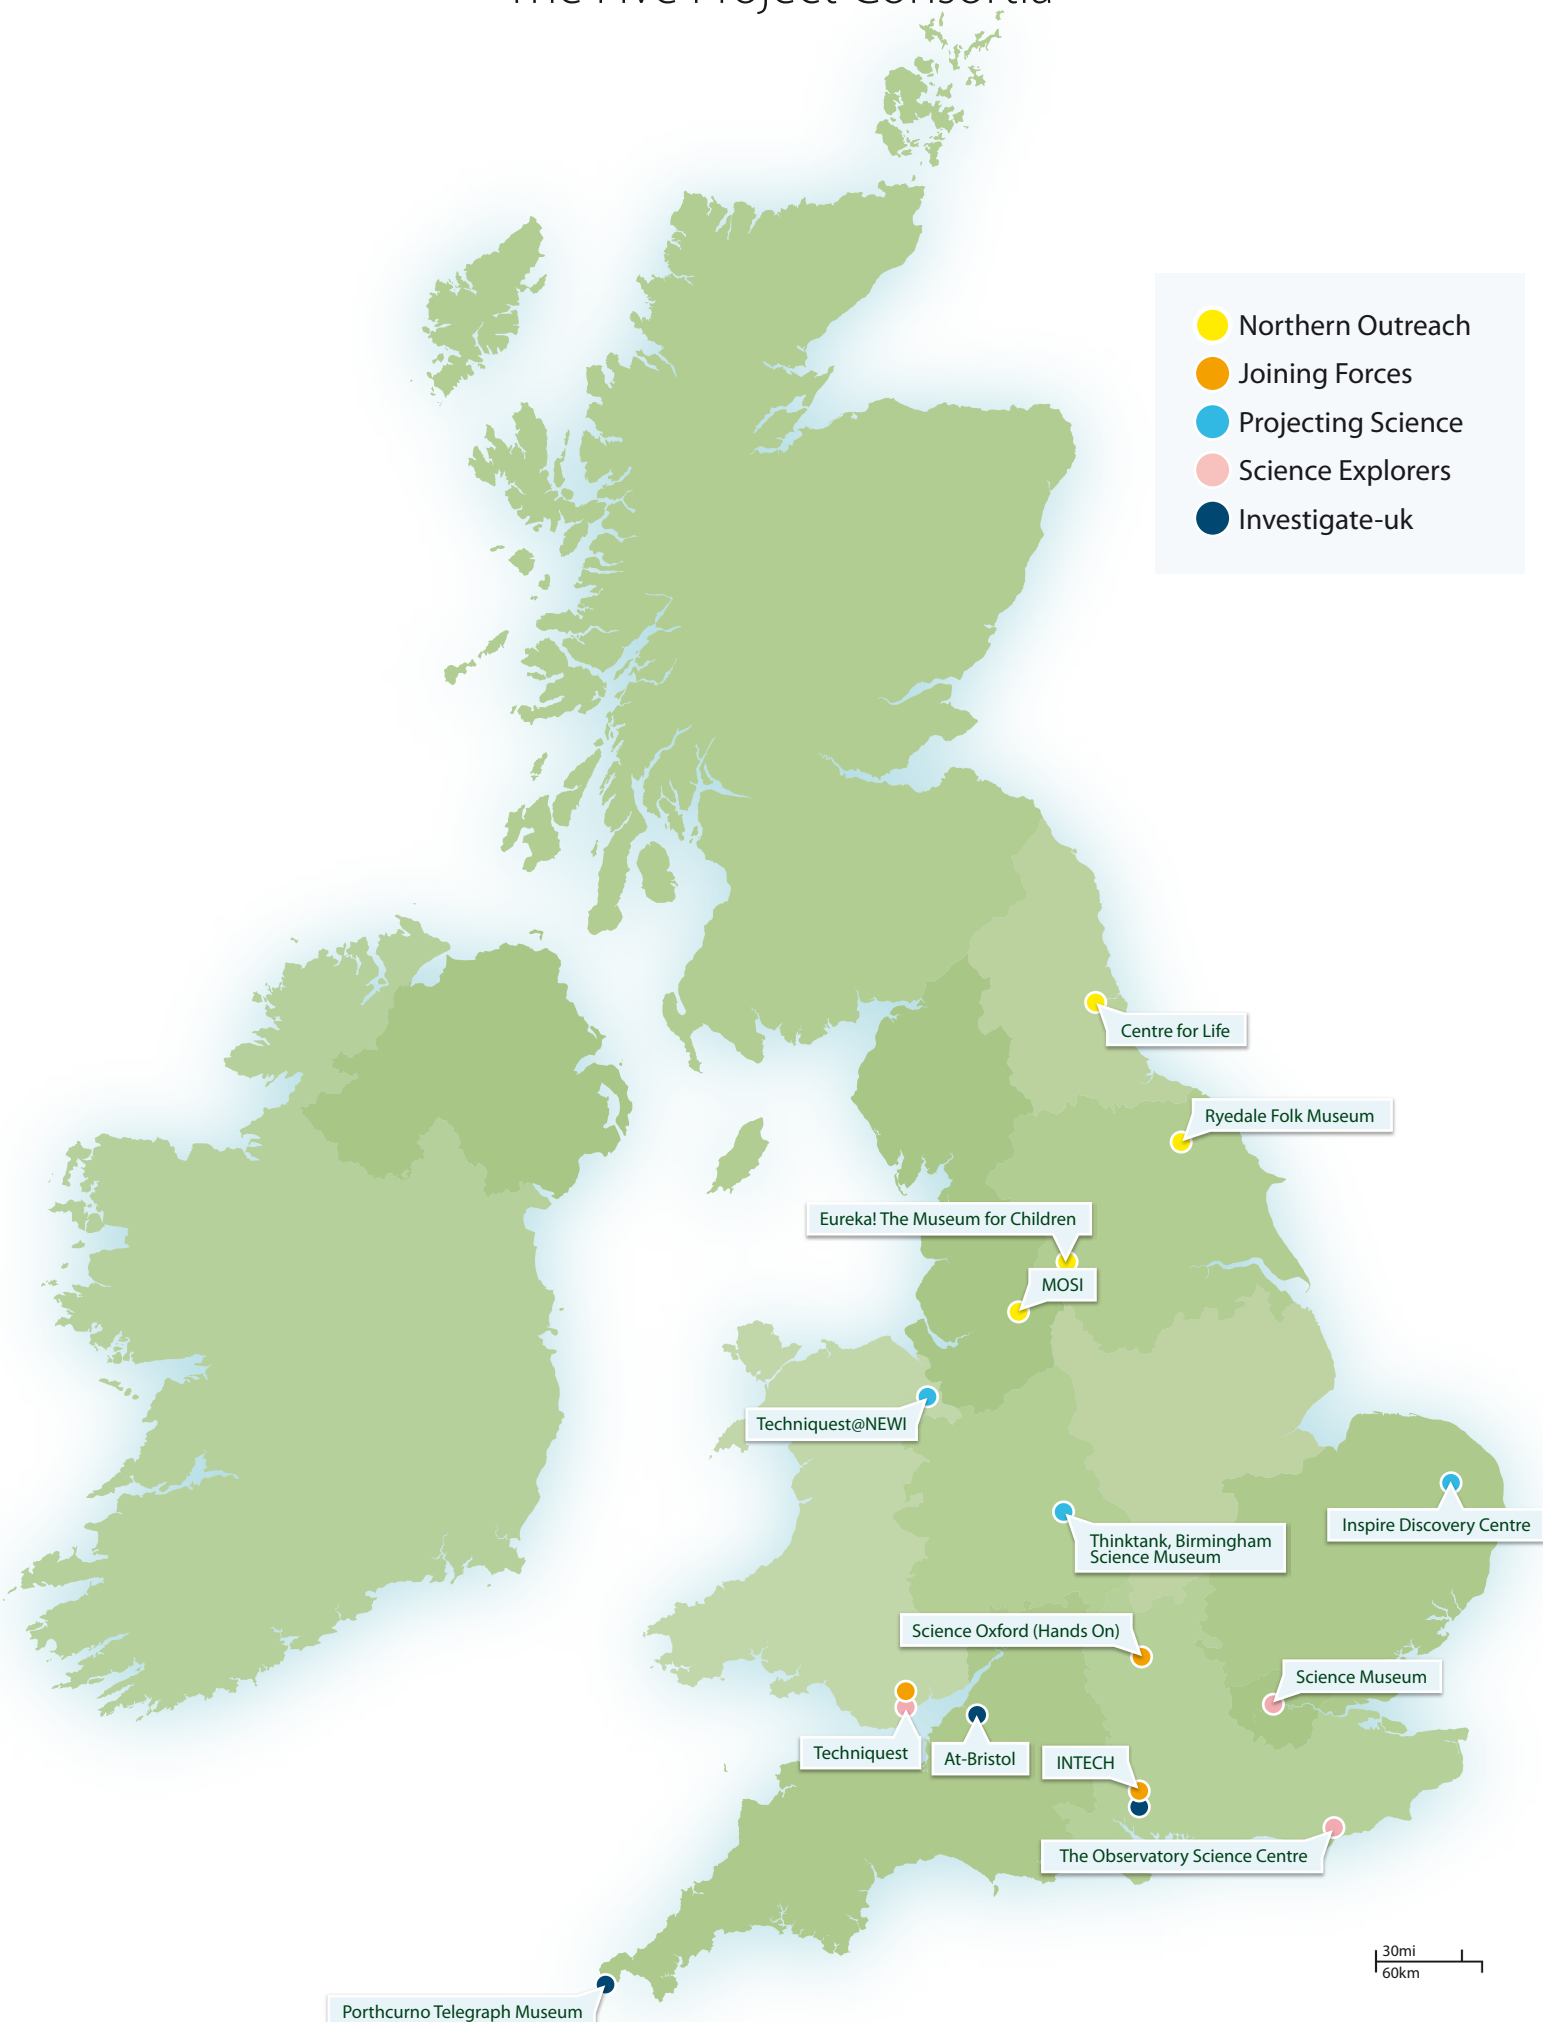

# Science Centre Enrichment Activity Grants

## The Five Project Consortia

- Northern Outreach
- Joining Forces
- Projecting Science
- Science Explorers
- Investigate-uk

30mi  
60km