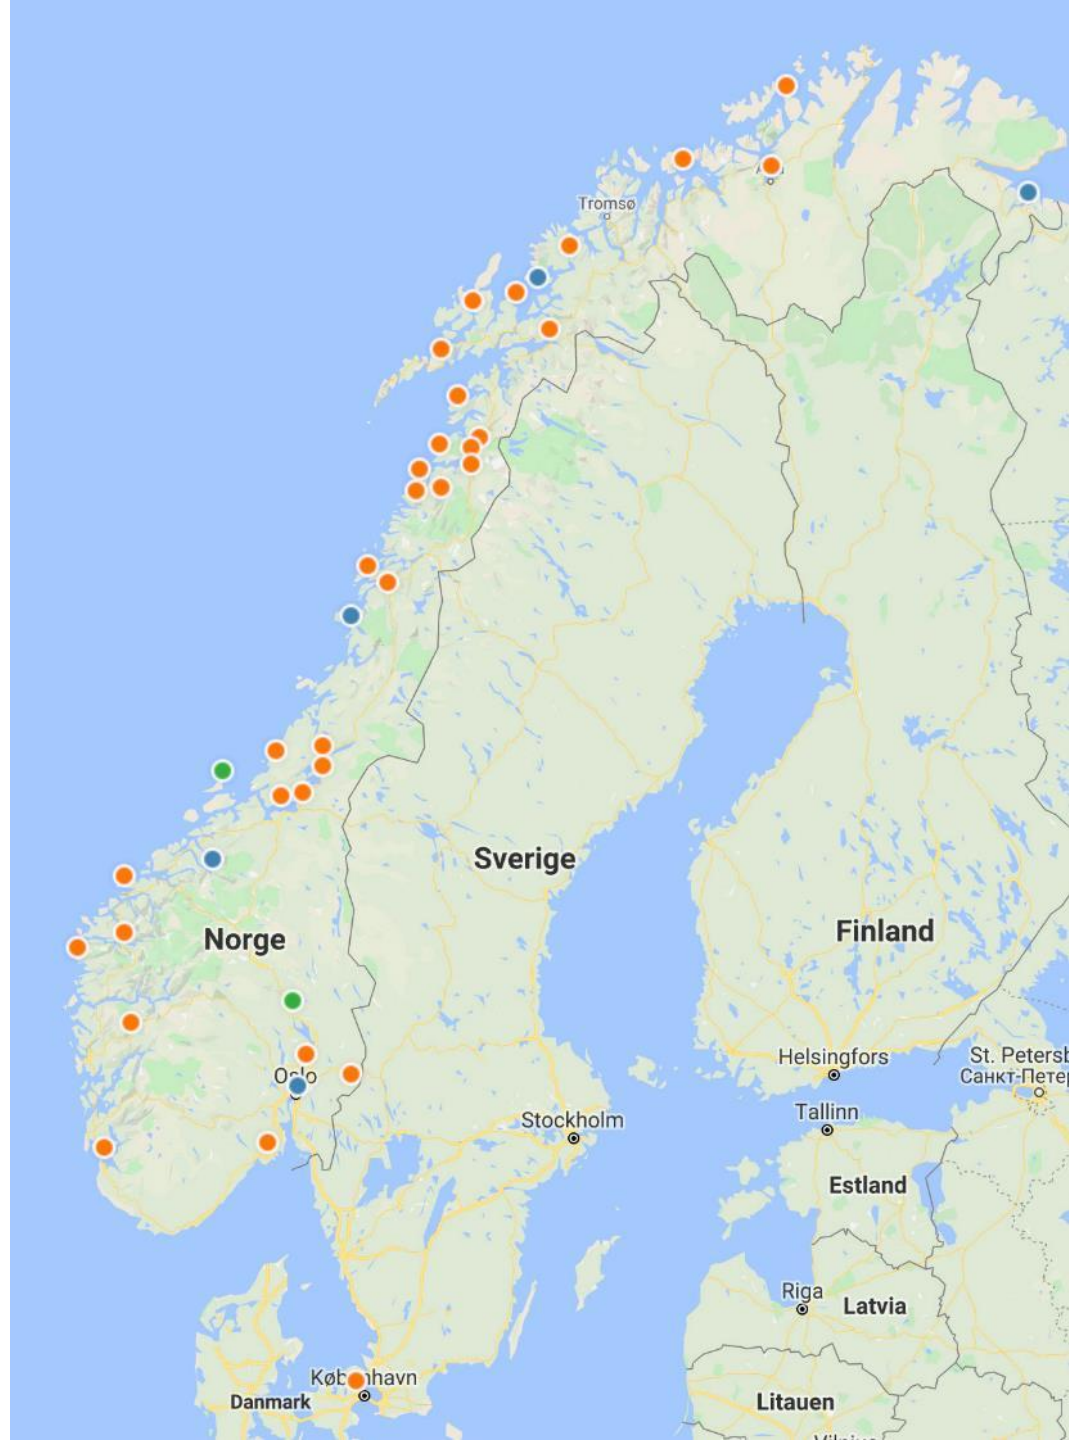

FIRST Scandinavia

newton®

Thurso

**West Coast
& Skye**

Fort William

Dingwall

Inverness

**SCOTLAND'S CURRICULUM
FOR EXCELLENCE**
Putting learners at the heart of education