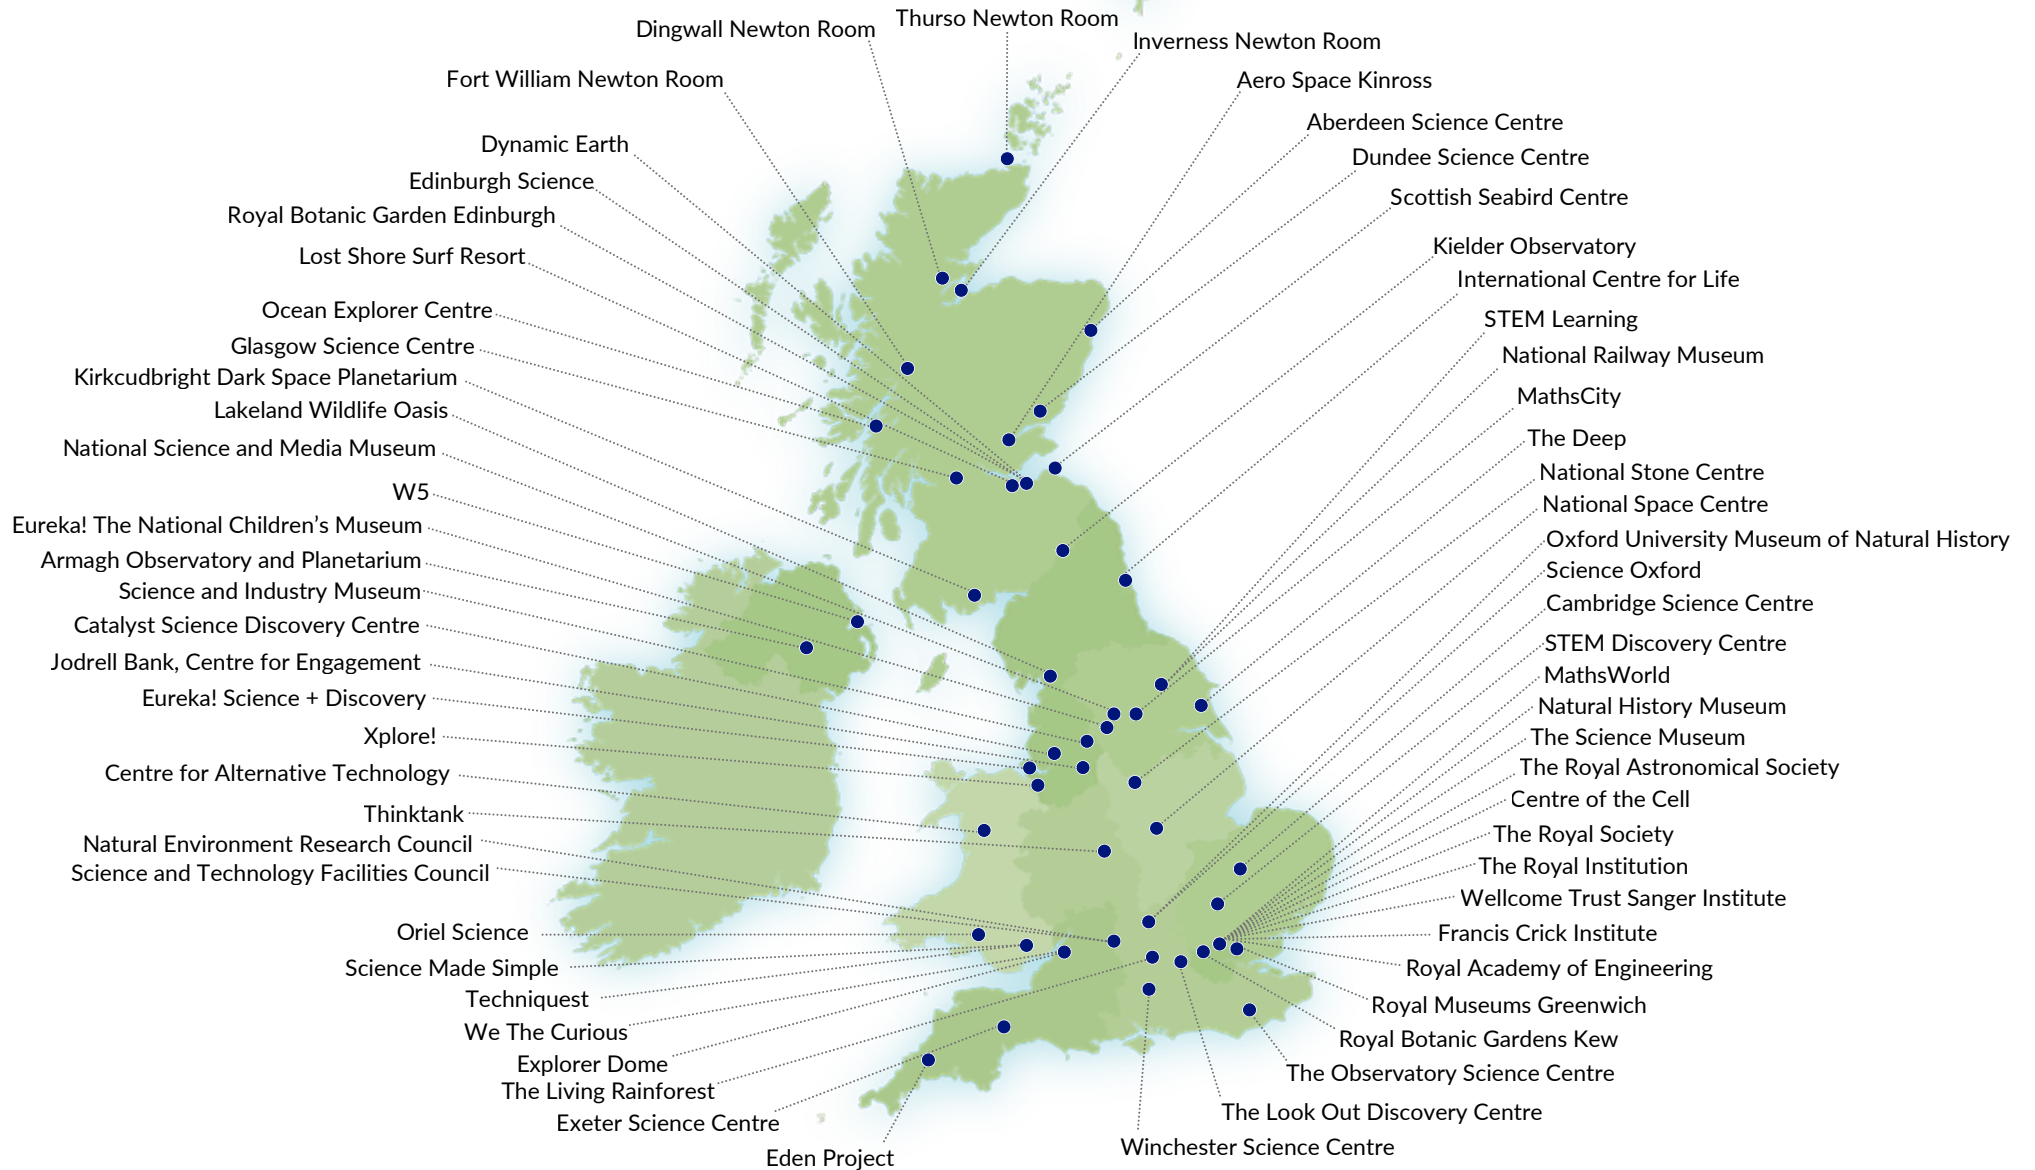

With kind regards,

Shaaron Leverment
Chief Executive
Association for Science and Discovery Centres (ASDC)

The ASDC network

Map of 2025-2026 members

ASDC Associate Member benefits

Promotion and visibility	Opportunity to exhibit	Members only community
<ul style="list-style-type: none">• Your logo and a dedicated organisation page on the ASDC website.• Feature in the ASDC newsletter when you join, and ongoing opportunities to share news in the monthly editions when appropriate.	<ul style="list-style-type: none">• Priority booking for our annual ASDC Conference 2026 at Techniquist in Cardiff Bay.• Our conferences change location every year, and are attended by over 150 delegates working in science engagement across the UK.	<ul style="list-style-type: none">• Private LinkedIn group for members only to share news, insights and experiences.• Share opportunities, offers and updates through our Ambassadors network and build valuable connections.
Event invitations	ASDC logo	Access to research and resources
<ul style="list-style-type: none">• Invitations to speak at relevant monthly online Members' Forums attended by key people from approximately 20 ASDC member organisations.	<ul style="list-style-type: none">• Permission to use our ASDC logo on your website and marketing materials to show your support for the science and discovery sector.	<ul style="list-style-type: none">• Get exclusive industry reports, best practice guides and case studies.• Stay updated with science communication trends and audience engagement strategies.

ASDC core members

2025-26

Scotland:

SCIENCE SKILLS ACADEMY

N. Ireland:

England:

eden project

Wales: