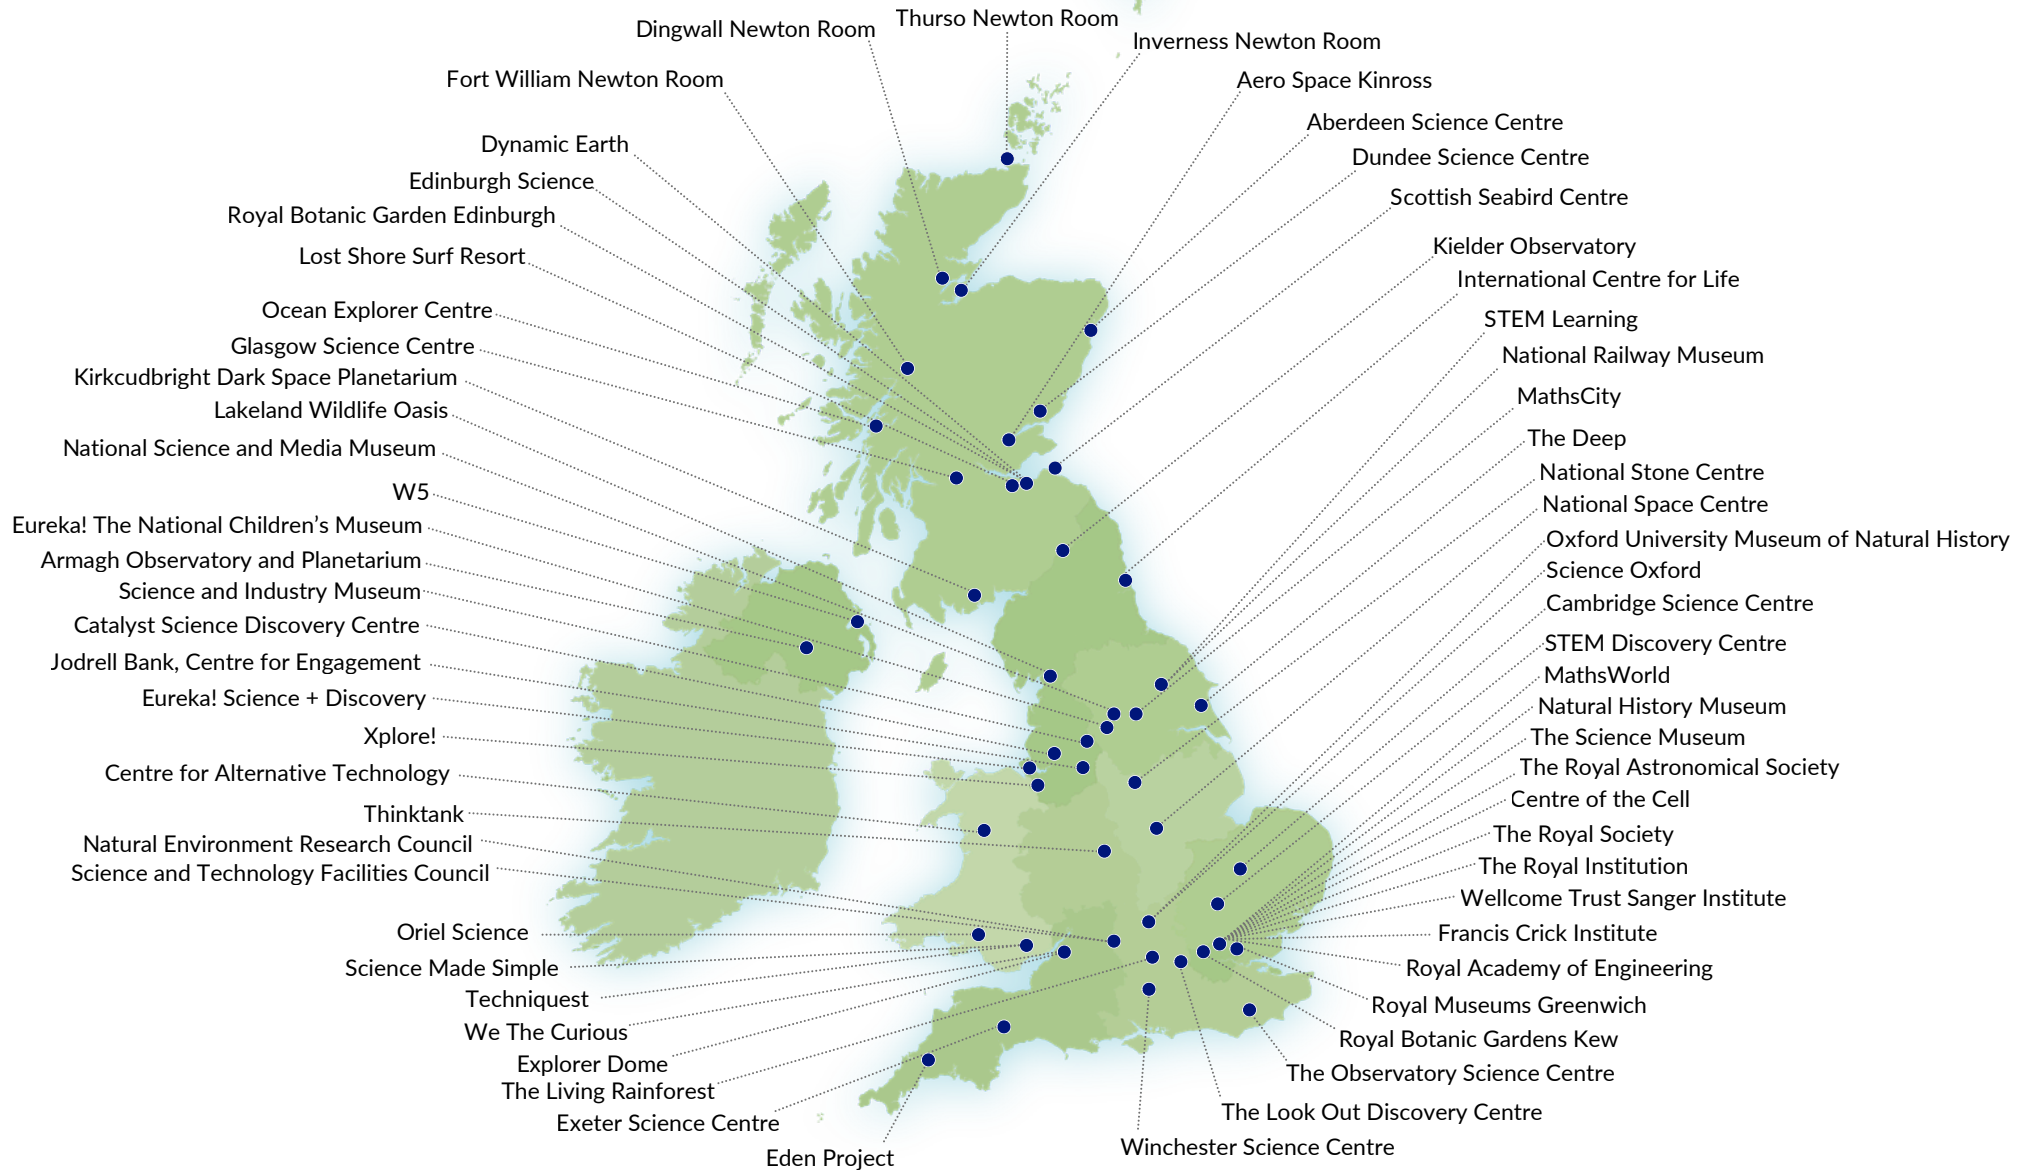

The ASDC network

Map of 2025-2026 members